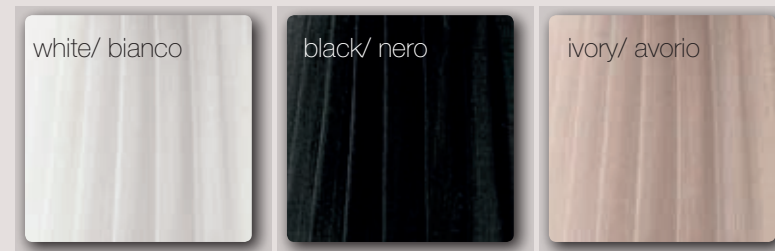

DAISY

design Federica Suman

[En] > Collection of lamps with lampshade in plissé fabric and lower diffuser in satin glass. Fabric available in white, ivory and black.

[It] > Collezione di lampade con paralume in tessuto plissettato e diffusore inferiore in vetro satinato. Tessuto disponibile nei colori bianco, avorio e nero.

3 x E27 SUITABLE FOR LED LAMPS

DAISY SO 90

- SODAI90BC** white/ bianco
- SODAI90NE** black/ nero
- SODAI90AM** ivory/ avorio

4 x E27 SUITABLE FOR LED LAMPS

DAISY PL 60

- PLDAI60BC** white/ bianco
- PLDAI60NE** black/ nero
- PLDAI60AM** ivory/ avorio

3 x E27 SUITABLE FOR LED LAMPS

DAISY PL 90

- PLDAI90BC** white/ bianco
- PLDAI90NE** black/ nero
- PLDAI90AM** ivory/ avorio

4 x E27 SUITABLE FOR LED LAMPS

colors

material

Metal and lampshade in plissé
Metallo e paralume in plissé